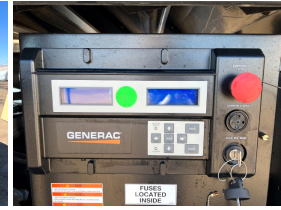

GENERATOR SOURCE

SALES · RENTALS · SERVICE

Generac - 35 kW - UNAVAILABLE

Generator Set Specs

Unit#: 089747
Capacity: 35 kW
Manufacturer: Generac
Enclosure Type: Sound Attenuated Enclosure
Voltage: 120/240 V
Amps: 145 AMPS
Hertz: 60 Hz
Circuit Breaker Amps: 175
Phase: Single-Phase
Location: Brighton, CO
of Leads: 6
Model #: SG0035AG035
Serial #: 3001214970
Generator Weight LBS: 4000
Generator Dimensions: 96 x 42 x 69

Engine Specs

Make: Generac
Year: 2016
Hours: 337
Model #: GGNXB05.42NL
Serial #: E172A2908162420272

Price: Call us at 800-853-2073 for a quote

Generator Source thoroughly tests all of our products!

The pricing displayed on our website is subject to change based on deinstallation costs, installation requirements, rigging/disposal, and any other situational variables, but we do try to keep it as up to date as possible.