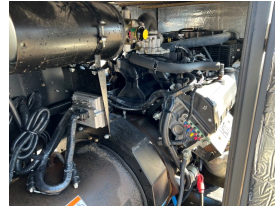

GENERATOR SOURCE

SALES · RENTALS · SERVICE

Generac - 35 kW - UNAVAILABLE

Generator Set Specs

Unit#: 089747
Capacity: 35 kW
Manufacturer: Generac
Enclosure Type: Sound Attenuated Enclosure
Voltage: 120/240 V
Amps: 145 AMPS
Hertz: 60 Hz
Circuit Breaker Amps: 175
Phase: Single-Phase
Location: Brighton, CO
of Leads: 6
Model #: SG0035AG035
Serial #: 3001214970
Generator Weight LBS: 4000
Generator Dimensions: 96 x 42 x 69

Engine Specs

Make: Generac
Year: 2016
Hours: 337
Model #: GGNXB05.42NL
Serial #: E172A2908162420272

Price: Call us at 800-853-2073 for a quote

Generator Source thoroughly tests all of our products!

The pricing displayed on our website is subject to change based on deinstallation costs, installation requirements, rigging/disposal, and any other situational variables, but we do try to keep it as up to date as possible.