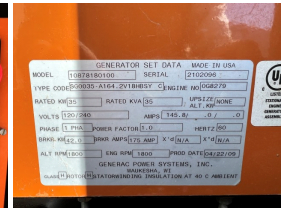

GENERATOR SOURCE

SALES · RENTALS · SERVICE

Generac - 35 kW - READY TO SHIP

Generator Set Specs

Unit#: 089748
Capacity: 35 kW
Manufacturer: Generac
Enclosure Type: Sound Attenuated Enclosure
Voltage: 120/240 V
Amps: 145 AMPS
Hertz: 60 Hz
Circuit Breaker Amps: 175
Phase: Single-Phase
Location: Brighton, CO
of Leads: 4
Model #: 10878180100
Serial #: 2102096
Generator Weight LBS: 7000
Generator Dimensions: 112 x 39 x 47

Engine Specs

Make: Generac
Year: 2009
Hours: 191
Model #: 4.2L
Serial #: 6G724AB

Price: Call us at 800-853-2073 for a quote

Generator Source thoroughly tests all of our products!

The pricing displayed on our website is subject to change based on deinstallation costs, installation requirements, rigging/disposal, and any other situational variables, but we do try to keep it as up to date as possible.