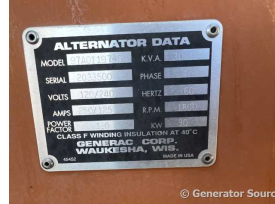

GENERATOR SOURCE

SALES · RENTALS · SERVICE

Generac - 30 kW - READY TO SHIP

Generator Set Specs

Unit#: 089749

Capacity: 30 kW

Manufacturer: Generac

Enclosure Type: Weatherproof Enclosure

Voltage: 120/240 V

Amps: 125 AMPS

Hertz: 60 Hz

Circuit Breaker Amps: 150

Phase: Single-Phase

Location: Brighton, CO

of Leads: 4

Model #: 97A01197-S

Serial #: 2033500

Generator Weight LBS: 7000

Generator Dimensions: 93 x 39 x 71

Engine Specs

Make: Generac

Year: 1997

Hours: 424

Fuel: Liquid Propane

Fuel Tank Type:

Single Wall

Model #: 5.7L

Serial #: 83034

Price: Call us at 800-853-2073 for a quote

Generator Source thoroughly tests all of our products!

The pricing displayed on our website is subject to change based on deinstallation costs, installation requirements, rigging/disposal, and any other situational variables, but we do try to keep it as up to date as possible.