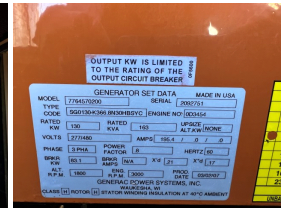

## Generac - 130 kW - UNAVAILABLE

### Generator Set Specs

**Unit#:** 089752  
**Capacity:** 130 kW  
**Manufacturer:** Generac  
**Enclosure Type:** Sound Attenuated Enclosure  
**Voltage:** 277/480 V  
**Amps:** 195 AMPS  
**Hertz:** 60 Hz  
**Circuit Breaker Amps:** 100  
**Phase:** Three-Phase  
**Location:** Brighton, CO  
**# of Leads:** 12  
**Model #:** 7764570200  
**Serial #:** 2092751  
**Generator Weight LBS:** 4500  
**Generator Dimensions:** 133 x 40 x 81

### Engine Specs

**Make:** Ford  
**Year:** 2006  
**Hours:** 100  
**Fuel Tank Type:** Double Wall  
**Model #:** WSG1068  
**Serial #:** 060S63131

**Price:** Call us at 800-853-2073 for a quote

**Generator Source thoroughly tests all of our products!**