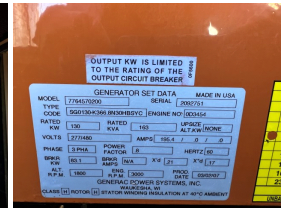

## Generac - 130 kW - UNAVAILABLE

### Generator Set Specs

**Unit#:** 089752  
**Capacity:** 130 kW  
**Manufacturer:** Generac  
**Enclosure Type:** Sound Attenuated Enclosure  
**Voltage:** 277/480 V  
**Amps:** 195 AMPS  
**Hertz:** 60 Hz  
**Circuit Breaker Amps:** 100  
**Phase:** Three-Phase  
**Location:** Brighton, CO  
**# of Leads:** 12  
**Model #:** 7764570200  
**Serial #:** 2092751  
**Generator Weight LBS:** 4500  
**Generator Dimensions:** 133 x 40 x 81

### Engine Specs

**Make:** Ford  
**Year:** 2006  
**Hours:** 100  
**Fuel Tank Type:** Double Wall  
**Model #:** WSG1068  
**Serial #:** 060S63131

**Price:** Call us at 800-853-2073 for a quote