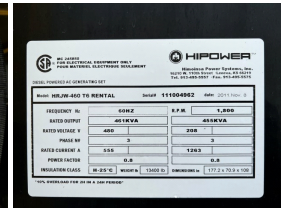

GENERATOR SOURCE

SALES · RENTALS · SERVICE

Hipower HTW - 369 kW - READY TO SHIP

Generator Set Specs

Unit#: 089757
Capacity: 369 kW
Manufacturer: Hipower HTW
Enclosure Type: Sound Attenuated Enclosure
Voltage: ROTARY SWITCH V
Amps: 555 AMPS
Hertz: 60 Hz
Circuit Breaker Amps: 1600
Phase: Voltage Selector Switch
Location: Brighton, CO
of Leads: 12
Model #: HRJW-460T6
Serial #: 111004962
Generator Weight LBS: 19000
Generator Dimensions: 250 x 102 x 135

Engine Specs

Make: John Deere
Year: 2011
Hours: 9813
Fuel: Diesel
Fuel Tank Capacity (Gallons): Approx.. 860
Fuel Tank Type: Double Wall Base
Model #: 613HF485S
Serial #: RG6135L025016

Price: Call us at 800-853-2073 for a quote