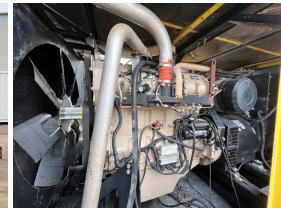

GENERATOR SOURCE

SALES · RENTALS · SERVICE

Hipower HTW - 369 kW - READY TO SHIP

Generator Set Specs

Unit#: 089757
Capacity: 369 kW
Manufacturer: Hipower HTW
Enclosure Type: Sound Attenuated Enclosure
Voltage: ROTARY SWITCH V
Amps: 555 AMPS
Hertz: 60 Hz
Circuit Breaker Amps: 1600
Phase: Voltage Selector Switch
Location: Brighton, CO
of Leads: 12
Model #: HRJW-460T6
Serial #: 111004962
Generator Weight LBS: 19000
Generator Dimensions: 250 x 102 x 135

Engine Specs

Make: John Deere
Year: 2011
Hours: 9813
Fuel: Diesel
Fuel Tank Capacity (Gallons): Approx.. 860
Fuel Tank Type: Double Wall Base
Model #: 613HF485S
Serial #: RG6135L025016

Price: Call us at 800-853-2073 for a quote