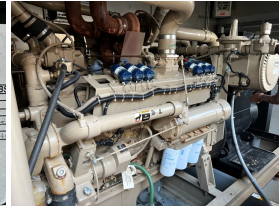

GENERATOR SOURCE

SALES · RENTALS · SERVICE

Cummins - 400 kW - UNAVAILABLE

Generator Set Specs

Unit#: 089761
Capacity: 400 kW
Manufacturer: Cummins
Enclosure Type: Sound Attenuated Enclosure
Voltage: 277/480 V
Amps: 601 AMPS
Hertz: 60 Hz
Circuit Breaker Amps: 700
Phase: Three-Phase
Location: Brighton, CO
of Leads: 12
Model #: 400RN
Serial #: BU10J430
Generator Weight LBS: 26000
Generator Dimensions: 336 x 126 x 150

Engine Specs

Make: Cummins
Year: 2000
Hours: 422
Fuel Tank Type: Double Wall
Model #: GTA28
Serial #: 25261474

Price: Call us at 800-853-2073 for a quote

Generator Source thoroughly tests all of our products!