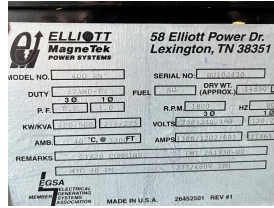

GENERATOR SOURCE

SALES · RENTALS · SERVICE

Cummins - 400 kW - UNAVAILABLE

Generator Set Specs

Unit#: 089761
Capacity: 400 kW
Manufacturer: Cummins
Enclosure Type: Sound Attenuated Enclosure
Voltage: 277/480 V
Amps: 601 AMPS
Hertz: 60 Hz
Circuit Breaker Amps: 700
Phase: Three-Phase
Location: Brighton, CO
of Leads: 12
Model #: 400RN
Serial #: BU10J430
Generator Weight LBS: 26000
Generator Dimensions: 336 x 126 x 150

Engine Specs

Make: Cummins
Year: 2000
Hours: 422
Fuel Tank Type: Double Wall
Model #: GTA28
Serial #: 25261474

Price: Call us at 800-853-2073 for a quote

Generator Source thoroughly tests all of our products!