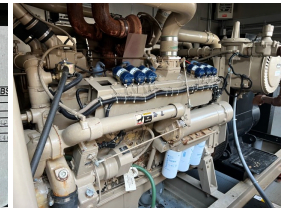

GENERATOR SOURCE

SALES · RENTALS · SERVICE

Cummins - 400 kW - UNAVAILABLE

Generator Set Specs

Unit#: 089761
Capacity: 400 kW
Manufacturer: Cummins
Enclosure Type: Sound Attenuated Enclosure
Voltage: 277/480 V
Amps: 601 AMPS
Hertz: 60 Hz
Circuit Breaker Amps: 700
Phase: Three-Phase
Location: Brighton, CO
of Leads: 12
Model #: 400RN
Serial #: BU10J430
Generator Weight LBS: 26000
Generator Dimensions: 336 x 126 x 150

Engine Specs

Make: Cummins
Year: 2000
Hours: 422
Fuel Tank Type: Double Wall
Model #: GTA28
Serial #: 25261474

Price: Call us at 800-853-2073 for a quote

Generator Source thoroughly tests all of our products!