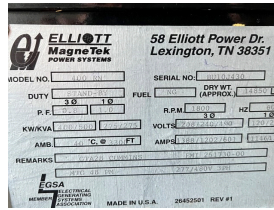

GENERATOR SOURCE

SALES · RENTALS · SERVICE

Cummins - 400 kW - UNAVAILABLE

Generator Set Specs

Unit#: 089761
Capacity: 400 kW
Manufacturer: Cummins
Enclosure Type: Sound Attenuated Enclosure
Voltage: 277/480 V
Amps: 601 AMPS
Hertz: 60 Hz
Circuit Breaker Amps: 700
Phase: Three-Phase
Location: Brighton, CO
of Leads: 12
Model #: 400RN
Serial #: BU10J430
Generator Weight LBS: 26000
Generator Dimensions: 336 x 126 x 150

Engine Specs

Make: Cummins
Year: 2000
Hours: 422
Fuel Tank Type: Double Wall
Model #: GTA28
Serial #: 25261474

Price: Call us at 800-853-2073 for a quote

Generator Source thoroughly tests all of our products!