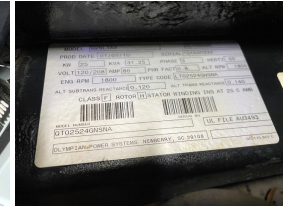

GENERATOR SOURCE

SALES · RENTALS · SERVICE

Olympian - 25 kW - UNAVAILABLE

Generator Set Specs

Unit#: 089077
Capacity: 25 kW
Manufacturer: Olympian
Enclosure Type: Sound Attenuated Enclosure
Voltage: 120/208 V
Amps: 86 AMPS
Hertz: 60 Hz
Circuit Breaker Amps: 100
Phase: Three-Phase
Location: Jacksonville, FL
of Leads: 6
Model #: G25LTA2
Serial #: GXA00333
Generator Weight LBS: 3500

Engine Specs

Make: Mitsubishi
Year: 2010
Hours: 255
Fuel Tank Type: Single Wall

Price: Call us at 800-853-2073 for a quote

Generator Source thoroughly tests all of our products!

The pricing displayed on our website is subject to change based on deinstallation costs, installation requirements, rigging/disposal, and any other situational variables, but we do try to keep it as up to date as possible.