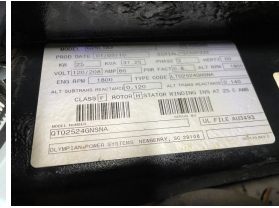

GENERATOR SOURCE

SALES · RENTALS · SERVICE

Olympian - 25 kW - UNAVAILABLE

Generator Set Specs

Unit#: 089077
Capacity: 25 kW
Manufacturer: Olympian
Enclosure Type: Sound Attenuated Enclosure
Voltage: 120/208 V
Amps: 86 AMPS
Hertz: 60 Hz
Circuit Breaker Amps: 100
Phase: Three-Phase
Location: Jacksonville, FL
of Leads: 6
Model #: G25LTA2
Serial #: GXA00333
Generator Weight LBS: 3500

Engine Specs

Make: Mitsubishi
Year: 2010
Hours: 255
Fuel Tank Type: Single Wall

Price: Call us at 800-853-2073 for a quote

Generator Source thoroughly tests all of our products!

The pricing displayed on our website is subject to change based on deinstallation costs, installation requirements, rigging/disposal, and any other situational variables, but we do try to keep it as up to date as possible.