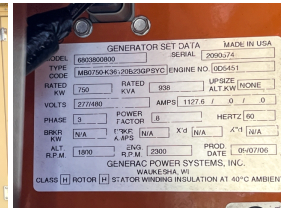

GENERATOR SOURCE

SALES · RENTALS · SERVICE

Generac - 750 kW - JUST ARRIVED

Generator Set Specs

Unit#: 089150
Capacity: 750 kW
Manufacturer: Generac
Enclosure Type: Sound Attenuated Enclosure
Voltage: 277/480 V
Amps: 1127.6 AMPS
Hertz: 60 Hz
Circuit Breaker Amps: 600
Phase: Three-Phase
Location: Brighton, CO
of Leads: 6
Model #: 6803800800
Serial #: 2090574
Generator Weight LBS: 32000
Generator Dimensions: 240 x 102 x 152

Engine Specs

Make: Mitsubishi
Year: 2006
Hours: 552
Fuel Tank Capacity (Gallons): Approx. 3250
Model #: 6D24
Serial #: 449179

Price: Call us at 800-853-2073 for a quote

Generator Source thoroughly tests all of our products!