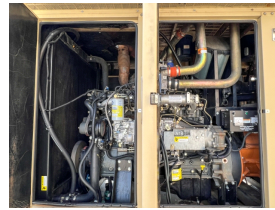

GENERATOR SOURCE

SALES · RENTALS · SERVICE

Generac - 750 kW - JUST ARRIVED

Generator Set Specs

Unit#: 089150
Capacity: 750 kW
Manufacturer: Generac
Enclosure Type: Sound Attenuated Enclosure
Voltage: 277/480 V
Amps: 1127.6 AMPS
Hertz: 60 Hz
Circuit Breaker Amps: 600
Phase: Three-Phase
Location: Brighton, CO
of Leads: 6
Model #: 6803800800
Serial #: 2090574
Generator Weight LBS: 32000
Generator Dimensions: 240 x 102 x 152

Engine Specs

Make: Mitsubishi
Year: 2006
Hours: 552
Fuel Tank Capacity (Gallons): Approx. 3250
Model #: 6D24
Serial #: 449179

Price: Call us at 800-853-2073 for a quote

Generator Source thoroughly tests all of our products!