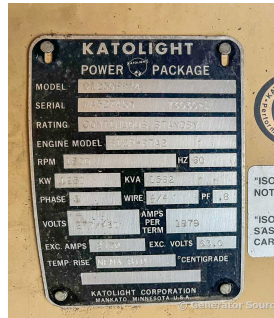

GENERATOR SOURCE

SALES · RENTALS · SERVICE

Katolight - 1250 kW - READY TO SHIP

Generator Set Specs

Unit#: 089555
Capacity: 1250 kW
Manufacturer: Katolight
Enclosure Type: Sound Attenuated Enclosure
Voltage: 277/480 V
Amps: 1879 AMPS
Hertz: 60 Hz
Circuit Breaker Amps: 2000
Phase: Three-Phase
Location: Brighton, CO
of Leads: 12
Model #: D1250FRY4
Serial #: WA527450
Generator Weight LBS: 45000

Engine Specs

Make: Mitsubishi
Year: 2001
Hours: 660
Fuel: Diesel
Fuel Tank Capacity (Gallons): 1695
Fuel Tank Type: Double Wall Base
Model #: S12RPTA2
Serial #: 11025

Price: Call us at 800-853-2073 for a quote