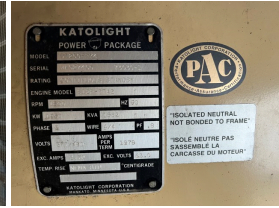

GENERATOR SOURCE

SALES · RENTALS · SERVICE

Katolight - 1250 kW - READY TO SHIP

Generator Set Specs

Unit#: 089555
Capacity: 1250 kW
Manufacturer: Katolight
Enclosure Type: Sound Attenuated Enclosure
Voltage: 277/480 V
Amps: 1879 AMPS
Hertz: 60 Hz
Circuit Breaker Amps: 2000
Phase: Three-Phase
Location: Brighton, CO
of Leads: 12
Model #: D1250FRY4
Serial #: WA527450
Generator Weight LBS: 45000

Engine Specs

Make: Mitsubishi
Year: 2001
Hours: 660
Fuel: Diesel
Fuel Tank Capacity (Gallons): 1695
Fuel Tank Type: Double Wall Base
Model #: S12RPTA2
Serial #: 11025

Price: Call us at 800-853-2073 for a quote