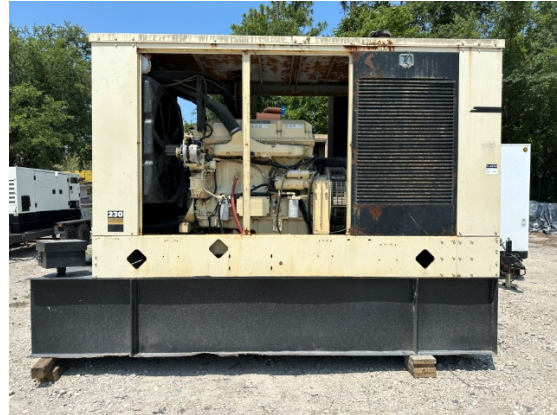

## Kohler - 240 kW - JUST ARRIVED - SOLD

### Generator Set Specs

**Unit#:** 089763

**Capacity:** 240 kW

**Manufacturer:** Kohler

**Enclosure Type:** Weatherproof Enclosure

**Voltage:** 277/480 V

**Hertz:** 60 Hz

**Phase:** Three-Phase

**Location:** Jacksonville, FL

**Model #:** 240REOZD

**Serial #:** 0663949

### Engine Specs

**Hours:** 699

**Fuel:** Diesel

**Fuel Tank Type:** Double Wall Base

**Price:** Call us at 800-853-2073 for a quote