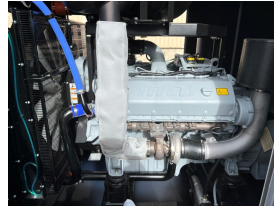

GENERATOR SOURCE

SALES · RENTALS · SERVICE

MTU - 500 kW - UNAVAILABLE

Generator Set Specs

Unit#: 089765
Capacity: 500 kW
Manufacturer: MTU
Enclosure Type: Sound Attenuated Enclosure
Voltage: 277/480 V
Amps: 751 AMPS
Hertz: 60 Hz
Circuit Breaker Amps: 800
Phase: Three-Phase
Location: Brighton, CO
of Leads: 12
Model #: 572RSL4027
Generator Weight LBS: 17000
Generator Dimensions: 274 x 90 x 129

Engine Specs

Make: MTU
Year: 2023
Hours: 0
Fuel Tank Capacity (Gallons): 1000
Fuel Tank Type: Double Wall Base
Model #: 10V1600G805
Serial #:

Price: Call us at 800-853-2073 for a quote

Generator Source thoroughly tests all of our products!