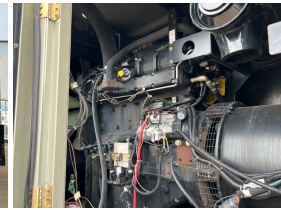

GENERATOR SOURCE

SALES · RENTALS · SERVICE

Baldor - 350 kW - READY TO SHIP

Generator Set Specs

Unit#: 089767
Capacity: 350 kW
Manufacturer: Baldor
Enclosure Type: Enclosure Mounted on Trailer
Voltage: MULTI-TAP V
Amps: 526 AMPS
Hertz: 60 Hz
Circuit Breaker Amps: 1200
Phase: Three-Phase
Location: Brighton, CO
of Leads: 12
Model #: 10.77400-G2
Serial #: P1103280001
Generator Weight LBS: 16000
Generator Dimensions: 282 x 101 x 124

Engine Specs

Make: John Deere
Year: 2010
Hours: 12408
Fuel: Diesel
Fuel Tank Capacity (Gallons): 390
Fuel Tank Type: Double Wall Base
Model #: 6135HF-485STU
Serial #: RG6135L020300

Price: Call us at 800-853-2073 for a quote