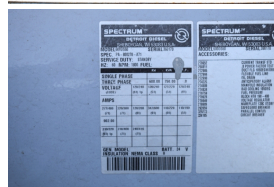

GENERATOR SOURCE

SALES · RENTALS · SERVICE

Detroit - 600 kW - UNAVAILABLE

Generator Set Specs

Unit#: 089768
Capacity: 600 kW
Manufacturer: Detroit
Enclosure Type: Open
Voltage: 277/480 V
Amps: 902 AMPS
Hertz: 60 Hz
Circuit Breaker Amps: 1200
Phase: Three-Phase
Location: Brighton, CO
of Leads: 10
Model #: 600DS60
Serial #: 380178
Generator Weight LBS: 11000
Generator Dimensions: 144 x 64 x 85

Engine Specs

Make: Detroit
Hours: 866
Fuel Tank Type: Double Wall Base
Model #: 81237416
Serial #: 12VF011974

Price: Call us at 800-853-2073 for a quote

Generator Source thoroughly tests all of our products!