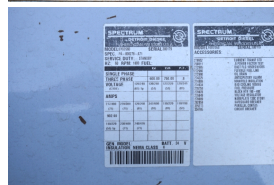

GENERATOR SOURCE

SALES · RENTALS · SERVICE

Detroit - 600 kW - UNAVAILABLE

Generator Set Specs

Unit#: 089769
Capacity: 600 kW
Manufacturer: Detroit
Enclosure Type: Open
Voltage: 277/480 V
Amps: 902 AMPS
Hertz: 60 Hz
Circuit Breaker Amps: 1200
Phase: Three-Phase
Location: Brighton, CO
of Leads: 10
Model #: 600DS60
Serial #: 380179
Generator Weight LBS: 11000
Generator Dimensions: 144 x 64 x 85

Engine Specs

Make: Detroit
Hours: 882
Fuel: Diesel
Fuel Tank Type: Double Wall Base
Model #: 81237416
Serial #: 12VF011982

Price: Call us at 800-853-2073 for a quote

Generator Source thoroughly tests all of our products!