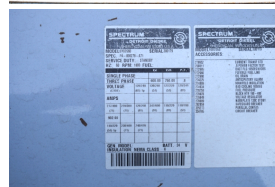

GENERATOR SOURCE

SALES · RENTALS · SERVICE

Detroit - 600 kW - UNAVAILABLE

Generator Set Specs

Unit#: 089769
Capacity: 600 kW
Manufacturer: Detroit
Enclosure Type: Open
Voltage: 277/480 V
Amps: 902 AMPS
Hertz: 60 Hz
Circuit Breaker Amps: 1200
Phase: Three-Phase
Location: Brighton, CO
of Leads: 10
Model #: 600DS60
Serial #: 380179
Generator Weight LBS: 11000
Generator Dimensions: 144 x 64 x 85

Engine Specs

Make: Detroit
Hours: 882
Fuel: Diesel
Fuel Tank Type: Double Wall Base
Model #: 81237416
Serial #: 12VF011982

Price: Call us at 800-853-2073 for a quote

Generator Source thoroughly tests all of our products!