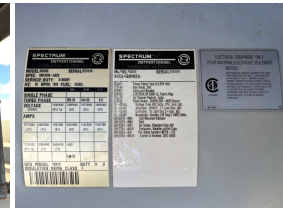

GENERATOR SOURCE

SALES · RENTALS · SERVICE

Detroit - 355 kW - UNAVAILABLE

Generator Set Specs

Unit#: 089772
Capacity: 355 kW
Manufacturer: Detroit
Enclosure Type: Weatherproof Enclosure
Voltage: 277/480 V
Amps: 534 AMPS
Hertz: 60 Hz
Circuit Breaker Amps: 600
Phase: Three-Phase
Location: Brighton, CO
of Leads: 6
Model #: 350DSE
Serial #: 0701618
Generator Weight LBS: 11500
Generator Dimensions: 136 x 50 x 117

Engine Specs

Make: Detroit
Year: 2001
Hours: 182
Fuel Tank Capacity (Gallons): Approx. 809
Fuel Tank Type: Double Wall Base
Model #: 6063TK35
Serial #: 06R0638289

Price: Call us at 800-853-2073 for a quote