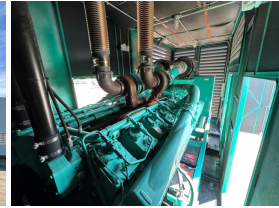

GENERATOR SOURCE

SALES · RENTALS · SERVICE

Cummins - 1250 kW - UNAVAILABLE

Generator Set Specs

Unit#: 089774
Capacity: 1250 kW
Manufacturer: Cummins
Enclosure Type: Sound Attenuated Enclosure
Voltage: 277/480 V
Amps: 1879 AMPS
Hertz: 60 Hz
Circuit Breaker Amps: 2000
Phase: Three-Phase
Location: Brighton, CO
of Leads: 6
Model #: DQGAA-7596686
Serial #: C090235136
Generator Weight LBS: 46000
Generator Dimensions: 361 x 97 x 168

Engine Specs

Make: Cummins
Year: 2009
Hours: 372
Fuel Tank Capacity (Gallons): 2225
Fuel Tank Type: Double Wall Base
Model #: QSK50-G4
Serial #: 33177248

Price: Call us at 800-853-2073 for a quote

Generator Source thoroughly tests all of our products!