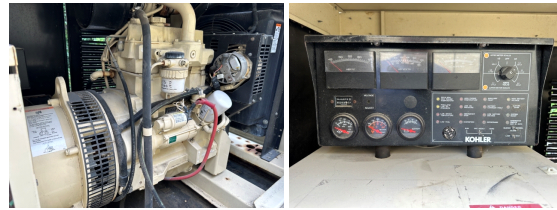

## Kohler - 30 kW - UNAVAILABLE

### Generator Set Specs

**Unit#:** 089760  
**Capacity:** 30 kW  
**Manufacturer:** Kohler  
**Enclosure Type:** Weatherproof Enclosure  
**Voltage:** 120/208 V  
**Amps:** 121 AMPS  
**Hertz:** 60 Hz  
**Circuit Breaker Amps:** 150  
**Phase:** Three-Phase  
**Location:** Jacksonville, FL  
**# of Leads:** 12  
**Generator Dimensions:** 82" X 43" X 66"

### Engine Specs

**Make:** John Deere  
**Hours:** 466.3  
**Fuel Tank Capacity (Gallons):** 140  
**Fuel Tank Type:** Double Wall Base  
**Model #:** 2.9 L  
**Serial #:** PE3029T272162

**Additional Features:** Muffler Dimensions 60" X 54" X 15"