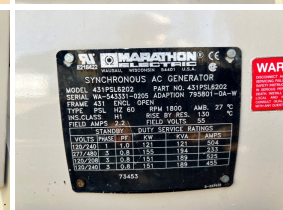

GENERATOR SOURCE

SALES · RENTALS · SERVICE

Katolight - 130 kW - UNAVAILABLE

Generator Set Specs

Unit#: 089776
Capacity: 130 kW
Manufacturer: Katolight
Enclosure Type: Weatherproof Enclosure
Voltage: 277/480 V
Amps: 451 AMPS
Hertz: 60 Hz
Circuit Breaker Amps: 450
Phase: Three-Phase
Location: Brighton, CO
of Leads: 12
Model #: SEN130FPG4
Serial #: 119572-0106
Generator Weight LBS: 5500
Generator Dimensions: 121 x 59 x 74

Engine Specs

Make: GM
Hours: 106
Fuel Tank Type: Double Wall
Model #: 8.1L
Serial #: 8.1L11760U05

Price: Call us at 800-853-2073 for a quote

Generator Source thoroughly tests all of our products!

The pricing displayed on our website is subject to change based on deinstallation costs, installation requirements, rigging/disposal, and any other situational variables, but we do try to keep it as up to date as possible.