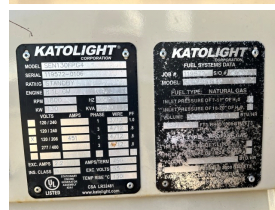

GENERATOR SOURCE

SALES · RENTALS · SERVICE

Katolight - 130 kW - UNAVAILABLE

Generator Set Specs

Unit#: 089776
Capacity: 130 kW
Manufacturer: Katolight
Enclosure Type: Weatherproof Enclosure
Voltage: 277/480 V
Amps: 451 AMPS
Hertz: 60 Hz
Circuit Breaker Amps: 450
Phase: Three-Phase
Location: Brighton, CO
of Leads: 12
Model #: SEN130FPG4
Serial #: 119572-0106
Generator Weight LBS: 5500
Generator Dimensions: 121 x 59 x 74

Engine Specs

Make: GM
Hours: 106
Fuel Tank Type: Double Wall
Model #: 8.1L
Serial #: 8.1L11760U05

Price: Call us at 800-853-2073 for a quote

Generator Source thoroughly tests all of our products!

The pricing displayed on our website is subject to change based on deinstallation costs, installation requirements, rigging/disposal, and any other situational variables, but we do try to keep it as up to date as possible.