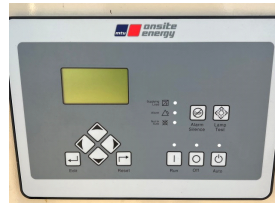

GENERATOR SOURCE

SALES · RENTALS · SERVICE

Katolight - 130 kW - UNAVAILABLE

Generator Set Specs

Unit#: 089776
Capacity: 130 kW
Manufacturer: Katolight
Enclosure Type: Weatherproof Enclosure
Voltage: 277/480 V
Amps: 451 AMPS
Hertz: 60 Hz
Circuit Breaker Amps: 450
Phase: Three-Phase
Location: Brighton, CO
of Leads: 12
Model #: SEN130FPG4
Serial #: 119572-0106
Generator Weight LBS: 5500
Generator Dimensions: 121 x 59 x 74

Engine Specs

Make: GM
Hours: 106
Fuel Tank Type: Double Wall
Model #: 8.1L
Serial #: 8.1L11760U05

Price: Call us at 800-853-2073 for a quote

Generator Source thoroughly tests all of our products!

The pricing displayed on our website is subject to change based on deinstallation costs, installation requirements, rigging/disposal, and any other situational variables, but we do try to keep it as up to date as possible.