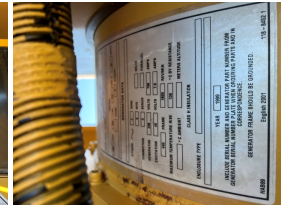

### Generator Set Specs

**Unit#:** 089704  
**Capacity:** 230 kW  
**Manufacturer:** Caterpillar  
**Enclosure Type:** Weatherproof Enclosure  
**Voltage:** 120/208 V  
**Amps:** 798 AMPS  
**Hertz:** 60 Hz  
**Circuit Breaker Amps:** 800  
**Phase:** Three-Phase  
**Location:** Brighton, CO  
**# of Leads:** 4  
**Model #:** SR4B  
**Serial #:** 6YR01971  
**Generator Weight LBS:** 15000  
**Generator Dimensions:** 127 x 53 x 104

### Engine Specs

**Make:** Caterpillar  
**Year:** 1999  
**Hours:** 956  
**Fuel:** Diesel  
**Fuel Tank Capacity (Gallons):** Approx. 560  
**Fuel Tank Type:** Double Wall Base  
**Model #:** 3306  
**Serial #:** 9NR03889