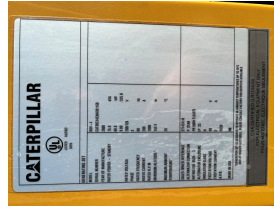

GENERATOR SOURCE

SALES · RENTALS · SERVICE

Caterpillar - 60 kW - UNAVAILABLE

Generator Set Specs

Unit#: 089783
Capacity: 60 kW
Manufacturer: Caterpillar
Enclosure Type: Open
Voltage: 120/208 V
Amps: 208 AMPS
Hertz: 60 Hz
Circuit Breaker Amps: 150
Phase: Three-Phase
Location: Brighton, CO
Model #: D60-4
Serial #: CAT00C44CND401168
Generator Weight LBS: 8100
Generator Dimensions: 89 x 40 x 68

Engine Specs

Make: Caterpillar
Year: 2008
Hours: 140
Fuel Tank Capacity (Gallons): 74
Fuel Tank Type: Double Wall Base
Model #: 1104-44T
Serial #: E4M04945

Price: Call us at 800-853-2073 for a quote

Generator Source thoroughly tests all of our products!