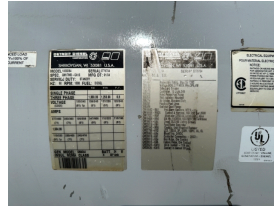

GENERATOR SOURCE

SALES · RENTALS · SERVICE

Detroit - 1000 kW - READY TO SHIP

Generator Set Specs

Unit#: 089785
Capacity: 1000 kW
Manufacturer: Detroit
Enclosure Type: Open
Voltage: 277/480 V
Amps: 1504 AMPS
Hertz: 60 Hz
Circuit Breaker Amps: 1600
Phase: Three-Phase
Location: Brighton, CO
of Leads: 12
Model #: 1000D84
Serial #: 0779704
Generator Weight LBS: 15000
Generator Dimensions: 195 x 81 x 95

Engine Specs

Make: MTU
Year: 2004
Hours: 499.6
Fuel: Diesel
Fuel Tank Type: Double Wall Base
Model #: R1637K36
Serial #: 5362002691

Price: Call us at 800-853-2073 for a quote

Generator Source thoroughly tests all of our products!