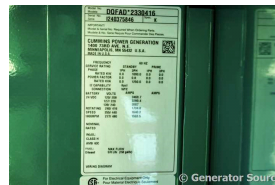

Generator Source thoroughly tests all of our products!

The pricing displayed on our website is subject to change based on deinstallation costs, installation requirements, rigging/disposal, and any other situational variables, but we do try to keep it as up to date as possible.

Copyright © Generator Source. All Rights Reserved. Caterpillar, Detroit, Cummins, Perkins, SDMO, and all other brand names are trademarks of their individual prospective companies.

sales@generatorsource.com - generatorsource.com
303-659-2073 - 1-800-853-2073

FORMERLY
Diesel
SERVICE & SUPPLY