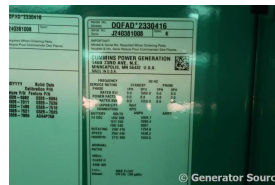

GENERATOR SOURCE

SALES · RENTALS · SERVICE

Cummins - 1000 kW - BRAND NEW- JUST ARRIVED

Generator Set Specs

Unit#: 089789
Capacity: 1000 kW
Manufacturer: Cummins
Enclosure Type: Sound Attenuated Enclosure
Voltage: 277/480 V
Amps: 1503.5 AMPS
Hertz: 60 Hz
Circuit Breaker Amps: 1600
Phase: Three-Phase
Location: Brighton, CO
of Leads: 12
Model #: DQFAD-2330416
Serial #: J240381008
Generator Weight LBS: 30000
Generator Dimensions: 326 x 102 x 144

Engine Specs

Make: Cummins
Year: 2024
Hours: 0
Fuel: Diesel
Fuel Tank Capacity (Gallons): 2042
Fuel Tank Type: Double Wall Base
Model #: QST30-G5 NR2
Serial #: 37294986

Price: Call us at 800-853-2073 for a quote