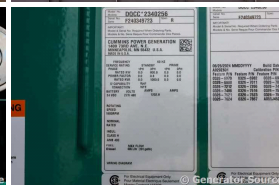

GENERATOR SOURCE

SALES · RENTALS · SERVICE

Cummins - 800 kW - UNAVAILABLE

Generator Set Specs

Unit#: 089790
Capacity: 800 kW
Manufacturer: Cummins
Enclosure Type: Sound Attenuated Enclosure
Voltage: 277/480 V
Amps: 1202 AMPS
Hertz: 60 Hz
Circuit Breaker Amps: 1200
Phase: Three-Phase
Location: Brighton, CO
of Leads: 12
Model #: DQCC-2340256
Generator Weight LBS: 27500
Generator Dimensions: 307 x 102 x 147

Engine Specs

Make: Cummins
Year: 2024
Hours: 0
Fuel Tank Capacity (Gallons): 1484
Fuel Tank Type: Double Wall Base
Model #: QSK23-G7
Serial #:

Price: Call us at 800-853-2073 for a quote

Generator Source thoroughly tests all of our products!