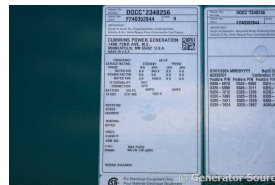

GENERATOR SOURCE

SALES · RENTALS · SERVICE

Cummins - 800 kW - UNAVAILABLE

Generator Set Specs

Unit#: 089791
Capacity: 800 kW
Manufacturer: Cummins
Enclosure Type: Sound Attenuated Enclosure
Voltage: 277/480 V
Amps: 1202 AMPS
Hertz: 60 Hz
Circuit Breaker Amps: 1200
Phase: Three-Phase
Location: Brighton, CO
of Leads: 12
Model #: DQCC-2350256
Serial #: F240352844
Generator Weight LBS: 27500
Generator Dimensions: 307 x 102 x 147

Engine Specs

Make: C
Year: 2024
Hours: 0
Fuel Tank Capacity (Gallons): 1484
Fuel Tank Type: Double Wall Base
Model #: QSK23-G7
Serial #: 85018732

Price: Call us at 800-853-2073 for a quote

Generator Source thoroughly tests all of our products!