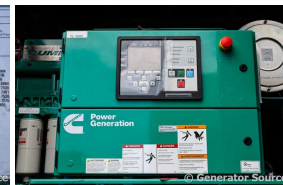

GENERATOR SOURCE

SALES · RENTALS · SERVICE

Cummins - 800 kW - UNAVAILABLE

Generator Set Specs

Unit#: 089791
Capacity: 800 kW
Manufacturer: Cummins
Enclosure Type: Sound Attenuated Enclosure
Voltage: 277/480 V
Amps: 1202 AMPS
Hertz: 60 Hz
Circuit Breaker Amps: 1200
Phase: Three-Phase
Location: Brighton, CO
of Leads: 12
Model #: DQCC-2350256
Serial #: F240352844
Generator Weight LBS: 27500
Generator Dimensions: 307 x 102 x 147

Engine Specs

Make: C
Year: 2024
Hours: 0
Fuel Tank Capacity (Gallons): 1484
Fuel Tank Type: Double Wall Base
Model #: QSK23-G7
Serial #: 85018732

Price: Call us at 800-853-2073 for a quote

Generator Source thoroughly tests all of our products!