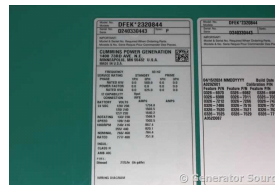

GENERATOR SOURCE

SALES · RENTALS · SERVICE

Cummins - 500 kW - BRAND NEW- JUST ARRIVED

Generator Set Specs

Unit#: 089793
Capacity: 500 kW
Manufacturer: Cummins
Enclosure Type: Sound Attenuated Enclosure
Voltage: 277/480 V
Amps: 753 AMPS
Hertz: 60 Hz
Circuit Breaker Amps: 800
Phase: Three-Phase
Location: Brighton, CO
# of Leads: 4
Model #: DFEK2320844
Serial #: D240330443
Generator Weight LBS: 16500
Generator Dimensions: 190 x 86 x 125

Engine Specs

Make: Cummins
Year: 2024
Hours: 0
Fuel: Diesel
Fuel Tank Capacity (Gallons): 850
Fuel Tank Type: Double Wall Base
Model #: QSX15-G9
Serial #: 80628079

Price: Call us at 800-853-2073 for a quote

Generator Source thoroughly tests all of our products!

The pricing displayed on our website is subject to change based on deinstallation costs, installation requirements, rigging/disposal, and any other situational variables, but we do try to keep it as up to date as possible.

Copyright © Generator Source. All Rights Reserved. Caterpillar, Detroit, Cummins, Perkins, SDMO, and all other brand names are trademarks of their individual prospective companies.

sales@generatorsource.com - generatorsource.com
303-659-2073 - 1-800-853-2073