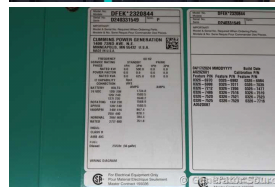

GENERATOR SOURCE

SALES · RENTALS · SERVICE

Cummins - 500 kW - BRAND NEW- JUST ARRIVED

Generator Set Specs

Unit#: 089794
Capacity: 500 kW
Manufacturer: Cummins
Enclosure Type: Sound Attenuated Enclosure
Voltage: 277/480 V
Amps: 752 AMPS
Hertz: 60 Hz
Circuit Breaker Amps: 800
Phase: Three-Phase
Location: Brighton, CO
of Leads: 4
Model #: DFEK-2320844
Serial #: D240331549
Generator Weight LBS: 16500
Generator Dimensions: 190 x 86 x 125

Engine Specs

Make: Cummins
Year: 2024
Hours: 0
Fuel: Diesel
Fuel Tank Capacity (Gallons): 850
Fuel Tank Type: Double Wall Base
Model #: QSX15-G9
Serial #: 80630531

Price: Call us at 800-853-2073 for a quote