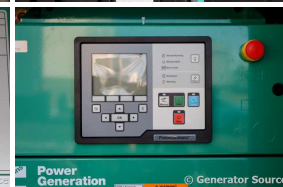

GENERATOR SOURCE

SALES · RENTALS · SERVICE

Cummins - 500 kW - BRAND NEW- JUST ARRIVED

Generator Set Specs

Unit#: 089794
Capacity: 500 kW
Manufacturer: Cummins
Enclosure Type: Sound Attenuated Enclosure
Voltage: 277/480 V
Amps: 752 AMPS
Hertz: 60 Hz
Circuit Breaker Amps: 800
Phase: Three-Phase
Location: Brighton, CO
of Leads: 4
Model #: DFEK-2320844
Serial #: D240331549
Generator Weight LBS: 16500
Generator Dimensions: 190 x 86 x 125

Engine Specs

Make: Cummins
Year: 2024
Hours: 0
Fuel: Diesel
Fuel Tank Capacity (Gallons): 850
Fuel Tank Type: Double Wall Base
Model #: QSX15-G9
Serial #: 80630531

Price: Call us at 800-853-2073 for a quote