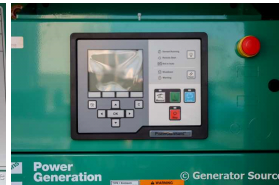

GENERATOR SOURCE

SALES · RENTALS · SERVICE

Cummins - 500 kW - BRAND NEW- JUST ARRIVED

Generator Set Specs

Unit#: 089794
Capacity: 500 kW
Manufacturer: Cummins
Enclosure Type: Sound Attenuated Enclosure
Voltage: 277/480 V
Amps: 752 AMPS
Hertz: 60 Hz
Circuit Breaker Amps: 800
Phase: Three-Phase
Location: Brighton, CO
# of Leads: 4
Model #: DFEK-2320844
Serial #: D240331549
Generator Weight LBS: 16500
Generator Dimensions: 190 x 86 x 125

Engine Specs

Make: Cummins
Year: 2024
Hours: 0
Fuel: Diesel
Fuel Tank Capacity (Gallons): 850
Fuel Tank Type: Double Wall Base
Model #: QSX15-G9
Serial #: 80630531

Price: Call us at 800-853-2073 for a quote

Generator Source thoroughly tests all of our products!

The pricing displayed on our website is subject to change based on deinstallation costs, installation requirements, rigging/disposal, and any other situational variables, but we do try to keep it as up to date as possible.

Copyright © Generator Source. All Rights Reserved. Caterpillar, Detroit, Cummins, Perkins, SDMO, and all other brand names are trademarks of their individual prospective companies.

sales@generatorsource.com - generatorsource.com
303-659-2073 - 1-800-853-2073