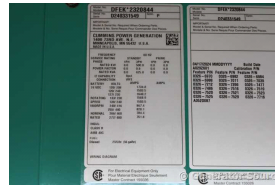

GENERATOR SOURCE

SALES · RENTALS · SERVICE

Cummins - 500 kW - BRAND NEW- JUST ARRIVED

Generator Set Specs

Unit#: 089794
Capacity: 500 kW
Manufacturer: Cummins
Enclosure Type: Sound Attenuated Enclosure
Voltage: 277/480 V
Amps: 752 AMPS
Hertz: 60 Hz
Circuit Breaker Amps: 800
Phase: Three-Phase
Location: Brighton, CO
# of Leads: 4
Model #: DFEK-2320844
Serial #: D240331549
Generator Weight LBS: 16500
Generator Dimensions: 190 x 86 x 125

Engine Specs

Make: Cummins
Year: 2024
Hours: 0
Fuel: Diesel
Fuel Tank Capacity (Gallons): 850
Fuel Tank Type: Double Wall Base
Model #: QSX15-G9
Serial #: 80630531

Price: Call us at 800-853-2073 for a quote

Generator Source thoroughly tests all of our products!

The pricing displayed on our website is subject to change based on deinstallation costs, installation requirements, rigging/disposal, and any other situational variables, but we do try to keep it as up to date as possible.

Copyright © Generator Source. All Rights Reserved. Caterpillar, Detroit, Cummins, Perkins, SDMO, and all other brand names are trademarks of their individual prospective companies.

sales@generatorsource.com - generatorsource.com
303-659-2073 - 1-800-853-2073