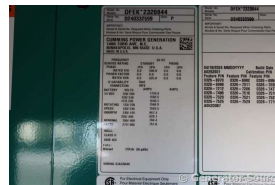

GENERATOR SOURCE

SALES · RENTALS · SERVICE

Cummins - 500 kW - BRAND NEW- JUST ARRIVED

Generator Set Specs

Unit#: 089795
Capacity: 500 kW
Manufacturer: Cummins
Enclosure Type: Sound Attenuated Enclosure
Voltage: 277/480 V
Amps: 752 AMPS
Hertz: 60 Hz
Circuit Breaker Amps: 800
Phase: Three-Phase
Location: Brighton, CO
of Leads: 4
Model #: DFEK-2320844
Serial #: D240332599
Generator Weight LBS: 16500
Generator Dimensions: 190 x 86 x 125

Engine Specs

Make: Cummins
Year: 2024
Hours: 0
Fuel: Diesel
Fuel Tank Capacity (Gallons): 850
Fuel Tank Type: Double Wall Base
Model #: QSX15-G9
Serial #: 80618864

Price: Call us at 800-853-2073 for a quote