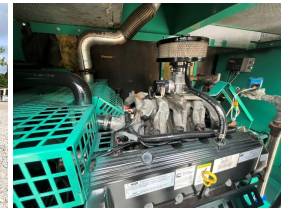

GENERATOR SOURCE

SALES · RENTALS · SERVICE

Cummins - 60 kW - UNAVAILABLE

Generator Set Specs

Unit#: 089797
Capacity: 60 kW
Manufacturer: Cummins
Enclosure Type: Enclosed
Voltage: 120/240 V
Amps: 250 AMPS
Hertz: 60 Hz
Circuit Breaker Amps: 150
Phase: Single-Phase
Location: Jacksonville, FL
of Leads: 12
Generator Dimensions: 105"L
x 43"W x 95"H

Engine Specs

Make: Ford
Year: 2005
Hours: 604
Fuel Tank Type:
Single Wall
Model #: WSG1068
Serial #: 05V544614

Price: Call us at 800-853-2073 for a quote

Generator Source thoroughly tests all of our products!