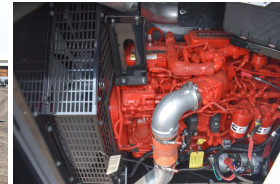

GENERATOR SOURCE

SALES · RENTALS · SERVICE

Cummins - 275 kW - UNAVAILABLE

Generator Set Specs

Unit#: 089809
Capacity: 275 kW
Manufacturer: Cummins
Enclosure Type: Sound Attenuated Enclosure Mounted on Trailer
Voltage: ROTARY SWITCH V
Amps: 767.9 AMPS
Hertz: 60 Hz
Circuit Breaker Amps: 1200
Phase: Voltage Selector Switch
Location: Brighton, CO
of Leads: 12
Model #: C275D2RE
Serial #: B230208248
Generator Weight LBS: 13000
Generator Dimensions: 249 x 92 x 113

Engine Specs

Make: Cummins
Year: 2023
Hours: 0
Fuel Tank Capacity (Gallons): 404
Fuel Tank Type: Double Wall Base
Model #: QSL9-G9
Serial #: 99062539

Price: Call us at 800-853-2073 for a quote

Generator Source thoroughly tests all of our products!