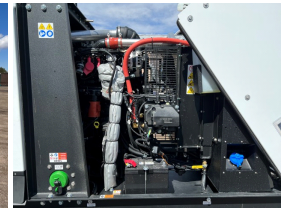

GENERATOR SOURCE

SALES · RENTALS · SERVICE

Generac - 100 kW - UNAVAILABLE

Generator Set Specs

Unit#: 089812
Capacity: 100 kW
Manufacturer: Generac
Enclosure Type: Sound Attenuated Enclosure Mounted on Trailer
Voltage: ROTARY SWITCH V
Amps: 325 AMPS
Hertz: 60 Hz
Circuit Breaker Amps: 400
Phase: Voltage Selector Switch
Location: Brighton, CO
of Leads: 12
Model #: MDG100
Serial #: 3012936604
Generator Weight LBS: 6000
Generator Dimensions: 172 x 66 x 85

Engine Specs

Make: John Deere
Year: 2021
Hours: 0
Fuel Tank Capacity (Gallons): 158
Fuel Tank Type: Double Wall Base
Model #: 4045HFG04
Serial #: PE40454129356

Price: Call us at 800-853-2073 for a quote