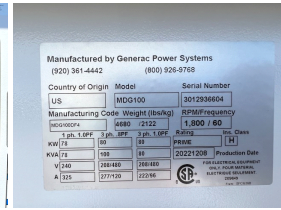

GENERATOR SOURCE

SALES · RENTALS · SERVICE

Generac - 100 kW - UNAVAILABLE

Generator Set Specs

Unit#: 089812
Capacity: 100 kW
Manufacturer: Generac
Enclosure Type: Sound Attenuated Enclosure Mounted on Trailer
Voltage: ROTARY SWITCH V
Amps: 325 AMPS
Hertz: 60 Hz
Circuit Breaker Amps: 400
Phase: Voltage Selector Switch
Location: Brighton, CO
of Leads: 12
Model #: MDG100
Serial #: 3012936604
Generator Weight LBS: 6000
Generator Dimensions: 172 x 66 x 85

Engine Specs

Make: John Deere
Year: 2021
Hours: 0
Fuel Tank Capacity (Gallons): 158
Fuel Tank Type: Double Wall Base
Model #: 4045HFG04
Serial #: PE40454129356

Price: Call us at 800-853-2073 for a quote