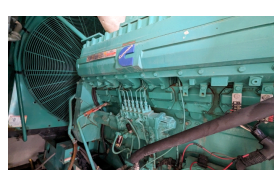

GENERATOR SOURCE

SALES · RENTALS · SERVICE

Cummins - 750 kW - JUST ARRIVED

Generator Set Specs

Unit#: 089819
Capacity: 750 kW
Manufacturer: Cummins
Enclosure Type: Sound Attenuated Enclosure
Voltage: 4160 V
Amps: 130.1 AMPS
Hertz: 60 Hz
Circuit Breaker Amps: 1200
Phase: Three-Phase
Location: Brighton, CO
of Leads: 6
Model #: 750DFHA-613
Serial #: L990029305
Generator Weight LBS: 36500
Generator Dimensions: 264 x 111 x 125

Engine Specs

Make: Cummins
Year: 1999
Hours: 386
Fuel: Diesel
Fuel Tank Capacity (Gallons): 1000
Fuel Tank Type: Double Wall Base
Model #: OST30-G1
Serial #: 37190605

Price: Call us at 800-853-2073 for a quote