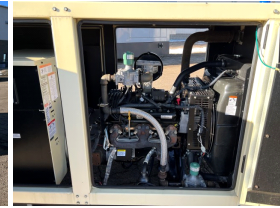

GENERATOR SOURCE

SALES · RENTALS · SERVICE

Kohler - 53 kW - UNAVAILABLE

Generator Set Specs

Unit#: 089820
Capacity: 53 kW
Manufacturer: Kohler
Enclosure Type: Sound Attenuated Enclosure
Voltage: 120/208 V
Amps: 187 AMPS
Hertz: 60 Hz
Circuit Breaker Amps: 250
Phase: Three-Phase
Location: Brighton, CO
of Leads: 12
Model #: 60ERESB
Serial #: 3021507
Generator Weight LBS: 2000
Generator Dimensions: 102 X 42 X 60

Engine Specs

Make: GM
Year: 2011
Hours: 443
Fuel: Natural Gas
Fuel Tank Type: Double Wall
Model #: 5.7L
Serial #: 21478511

Price: Call us at 800-853-2073 for a quote

Generator Source thoroughly tests all of our products!