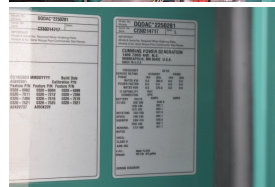

GENERATOR SOURCE

SALES · RENTALS · SERVICE

Cummins - 300 kW - UNAVAILABLE

Generator Set Specs

Unit#: 071351
Capacity: 300 kW
Manufacturer: Cummins
Enclosure Type: Weatherproof Enclosure
Voltage: 277/480 V
Amps: 1040.9 AMPS
Hertz: 60 Hz
Circuit Breaker Amps: 600
Phase: Three-Phase
Location: Brighton, CO
of Leads: 12
Model #: DQDAC*2250281
Serial #: C230214716
Generator Weight LBS: 6600
Generator Dimensions: 145 x 54 x 137

Engine Specs

Make: Cummins
Year: 2022
Hours: 0
Fuel Tank Capacity (Gallons): 573
Fuel Tank Type: Double Wall Base
Model #: QSL9-G7
Serial #: 99050410

Price: Call us at 800-853-2073 for a quote

Generator Source thoroughly tests all of our products!