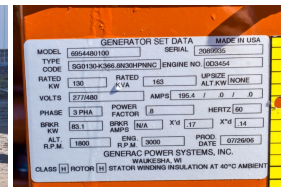

## Generac - 130 kW - READY TO SHIP

### Generator Set Specs

**Unit#:** 088630  
**Capacity:** 130 kW  
**Manufacturer:** Generac  
**Enclosure Type:** Open  
**Voltage:** 277/480 V  
**Amps:** 195.4 AMPS  
**Hertz:** 60 Hz  
**Circuit Breaker Amps:** 200  
**Phase:** Three-Phase  
**Location:** Brighton, CO  
**# of Leads:** 12  
**Model #:** 6954480100  
**Serial #:** 2089935  
**Generator Weight LBS:** 3500  
**Generator Dimensions:** 126 x 40 x 53

### Engine Specs

**Make:** Ford  
**Year:** 2006  
**Hours:** 2  
**Model #:** WSG1068  
**Serial #:** 06TS57593

GENERATOR SET DATA		MADE IN USA	
MODEL	6954480100	SERIAL	2089935
TYPE	690130-K366-8830HPINC	ENGINE NO	000454
RATED KW	130	RATED AMP	163
VOLTS	277/480	AMPS	195.4 / 0 / 0 / 0
PHASE	3 PHA	POWER FACTOR	.8
SPR	83.1	HP	17
ALT	1800	DATE	02/28/06
GENERAC POWER SYSTEMS, INC. WAUKEGON, WI			
CLASS <input checked="" type="checkbox"/> MOTOR <input checked="" type="checkbox"/> STATION WIRING INSULATION AT 40°C AMBIENT			