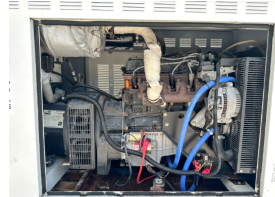

GENERATOR SOURCE

SALES · RENTALS · SERVICE

- 30 kW - READY TO SHIP

Generator Set Specs

Unit#: 089173
Capacity: 30 kW
Enclosure Type: Sound Attenuated Enclosure
Voltage: 120/240 V
Hertz: 60 Hz
Phase: Single-Phase
Location: Jacksonville, FL
Model #: 30SGT
Serial #: F10SGT1114

Engine Specs

Make: Ford
Year: 2005
Hours: 26
Fuel: Natural Gas
Fuel Tank Type: Double Wall
Model #: LRG425
Serial #: 05SG47308

Price: Call us at 800-853-2073 for a quote

Generator Source thoroughly tests all of our products!