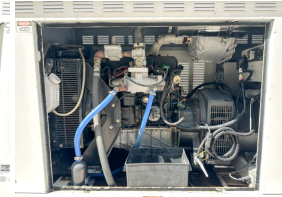

GENERATOR SOURCE

SALES · RENTALS · SERVICE

- 30 kW - READY TO SHIP

Generator Set Specs

Unit#: 089173
Capacity: 30 kW
Enclosure Type: Sound Attenuated Enclosure
Voltage: 120/240 V
Hertz: 60 Hz
Phase: Single-Phase
Location: Jacksonville, FL
Model #: 30SGT
Serial #: F10SGT1114

Engine Specs

Make: Ford
Year: 2005
Hours: 26
Fuel: Natural Gas
Fuel Tank Type: Double Wall
Model #: LRG425
Serial #: 05SG47308

Price: Call us at 800-853-2073 for a quote

Generator Source thoroughly tests all of our products!