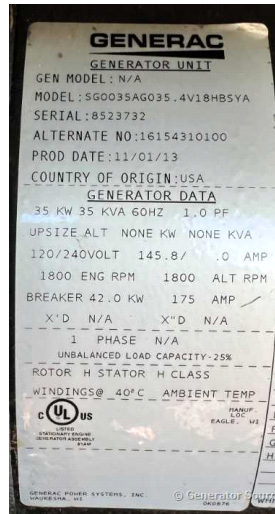

GENERATOR SOURCE

SALES · RENTALS · SERVICE

Generac - 35 kW - JUST ARRIVED

Generator Set Specs

Unit#: 089455
Capacity: 35 kW
Manufacturer: Generac
Enclosure Type:
 Weatherproof Enclosure
Voltage: 120/240 V
Hertz: 60 Hz
Phase: Single-Phase
Location: Brighton, CO
Model #: SG0035AG035
Serial #: 8523732

Engine Specs

Make: Generac
Year: 2013
Hours: 500
Fuel: Propane
Fuel Tank Type:
 Single Wall Base
Model #: 9E642LB
Serial #:
 E172A2309132660741

Price: Call us at 800-853-2073 for a quote

Generator Source thoroughly tests all of our products!