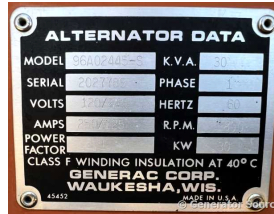

## Generac - 30 kW - READY TO SHIP

### Generator Set Specs

**Unit#:** 089458  
**Capacity:** 30 kW  
**Manufacturer:** Generac  
**Enclosure Type:** Weatherproof Enclosure  
**Voltage:** 120/240 V  
**Hertz:** 60 Hz  
**Phase:** Single-Phase  
**Location:** Brighton, CO  
**Model #:** 2027789  
**Serial #:** 96A02445S

### Engine Specs

**Make:** Generac  
**Year:** 1996  
**Hours:** 725  
**Fuel:** Liquid Propane  
**Fuel Tank Type:** Single Wall  
**Model #:** 5.7L  
**Serial #:** 83034

**Price:** Call us at 800-853-2073 for a quote