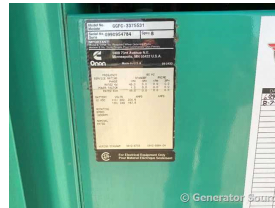

GENERATOR SOURCE

SALES · RENTALS · SERVICE

Cummins - 45 kW - UNAVAILABLE

Generator Set Specs

Unit#: 089519

Capacity: 45 kW

Manufacturer: Cummins

Enclosure Type: Weatherproof Enclosure

Voltage: 120/240 V

Hertz: 60 Hz

Phase: Single-Phase

Location: Brighton, CO

Model #: GGFC3375531

Serial #: G990954784

Engine Specs

Make: Ford

Year: 1999

Hours: 1379

Fuel Tank Type: Single Wall

Model #: CSG-6491-600S-A

Serial #: 32273-1-04-98

Price: Call us at 800-853-2073 for a quote

Generator Source thoroughly tests all of our products!

The pricing displayed on our website is subject to change based on deinstallation costs, installation requirements, rigging/disposal, and any other situational variables, but we do try to keep it as up to date as possible.