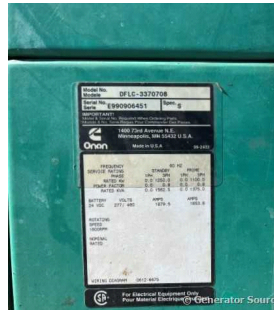

GENERATOR SOURCE

SALES · RENTALS · SERVICE

Cummins - 1250 kW - UNAVAILABLE

Generator Set Specs

Unit#: 089560
Capacity: 1250 kW
Manufacturer: Cummins
Enclosure Type: Open
Voltage: 277/480 V
Hertz: 60 Hz
Phase: Three-Phase
Location: Brighton, CO
Model #: DFLC3370708
Serial #: E99096451

Engine Specs

Make: Cummins
Year: 1999
Hours: 1977
Fuel Tank Type:
 Double Wall Base
Model #: KTA50G3
Serial #: 75995-132

Price: Call us at 800-853-2073 for a quote

Generator Source thoroughly tests all of our products!