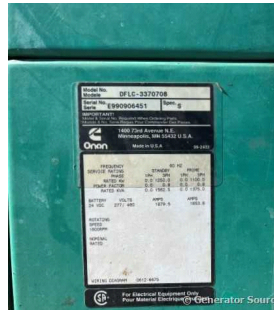

## Cummins - 1250 kW - UNAVAILABLE

### Generator Set Specs

**Unit#:** 089560  
**Capacity:** 1250 kW  
**Manufacturer:** Cummins  
**Enclosure Type:** Open  
**Voltage:** 277/480 V  
**Hertz:** 60 Hz  
**Phase:** Three-Phase  
**Location:** Brighton, CO  
**Model #:** DFLC3370708  
**Serial #:** E99096451

### Engine Specs

**Make:** Cummins  
**Year:** 1999  
**Hours:** 1977  
**Fuel Tank Type:**  
 Double Wall Base  
**Model #:** KTA50G3  
**Serial #:** 75995-132

**Price:** Call us at 800-853-2073 for a quote