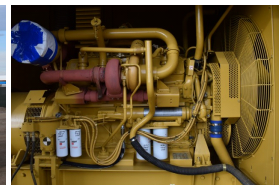

GENERATOR SOURCE

SALES · RENTALS · SERVICE

Caterpillar - 800 kW - UNAVAILABLE

Generator Set Specs

Unit#: 089537
Capacity: 800 kW
Manufacturer: Caterpillar
Enclosure Type: Weatherproof Enclosure
Voltage: 277/480 V
Amps: 1203 AMPS
Hertz: 60 Hz
Circuit Breaker Amps: 1600
Phase: Three-Phase
Location: Brighton, CO
of Leads: 6
Model #: SR-4B
Serial #: 7AJ00761
Generator Weight LBS: 30000
Generator Dimensions: 208 x 104 x 138

Engine Specs

Make: Caterpillar
Year: 1996
Hours: 583
Fuel Tank Capacity (Gallons): 2000
Fuel Tank Type: Double Wall Base
Model #: 3412
Serial #: 2WJ00596

Price: Call us at 800-853-2073 for a quote

Generator Source thoroughly tests all of our products!