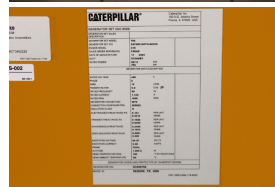

### Generator Set Specs

**Unit#:** 071252  
**Capacity:** 750 kW  
**Manufacturer:** Caterpillar  
**Enclosure Type:** Sound Attenuated Enclosure  
**Voltage:** 277/480 V  
**Amps:** 1128 AMPS  
**Hertz:** 60 Hz  
**Circuit Breaker Amps:** 1200  
**Phase:** Three-Phase  
**Location:** Brighton, CO  
**# of Leads:** 12  
**Model #:** 750  
**Serial #:** G7A08756  
**Generator Weight LBS:** 20000  
**Generator Dimensions:** 276 x 90 x 125

### Engine Specs

**Make:** Caterpillar  
**Year:** 2023  
**Hours:** 0  
**Fuel:** Diesel  
**Fuel Tank Capacity (Gallons):** 1320  
**Fuel Tank Type:** Double Wall Base  
**Model #:** C18  
**Serial #:** LTH01008