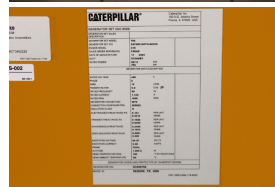

GENERATOR SOURCE

SALES · RENTALS · SERVICE

Caterpillar - 750 kW - UNAVAILABLE

Generator Set Specs

Unit#: 071252
Capacity: 750 kW
Manufacturer: Caterpillar
Enclosure Type: Sound Attenuated Enclosure
Voltage: 277/480 V
Amps: 1128 AMPS
Hertz: 60 Hz
Circuit Breaker Amps: 1200
Phase: Three-Phase
Location: Brighton, CO
of Leads: 12
Model #: 750
Serial #: G7A08756
Generator Weight LBS: 20000
Generator Dimensions: 276 x 90 x 125

Engine Specs

Make: Caterpillar
Year: 2023
Hours: 0
Fuel: Diesel
Fuel Tank Capacity (Gallons): 1320
Fuel Tank Type: Double Wall Base
Model #: C18
Serial #: LTH01008

Price: Call us at 800-853-2073 for a quote