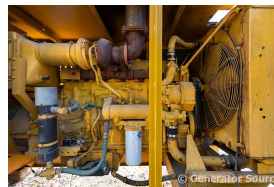

## Caterpillar - 250 kW - JUST ARRIVED

### Generator Set Specs

**Unit#:** 089846  
**Capacity:** 250 kW  
**Manufacturer:** Caterpillar  
**Enclosure Type:** Enclosed  
**Voltage:** 120/208 V  
**Amps:** 600 AMPS  
**Hertz:** 60 Hz  
**Circuit Breaker Amps:** 600  
**Phase:** Three-Phase  
**Location:** Jacksonville, FL  
**# of Leads:** 10  
**Model #:** SR-4  
**Serial #:** 5GA03376  
**Generator Weight LBS:** 15000  
**Generator Dimensions:**  
137"x50"x109"

### Engine Specs

**Make:** CAT  
**Year:** 1980  
**Hours:** 395  
**Fuel:** Diesel  
**Fuel Tank Type:**  
Double Wall Base  
**Model #:** 3406DI  
**Serial #:** 2WB00760

**Price:** Call us at 800-853-2073 for a quote