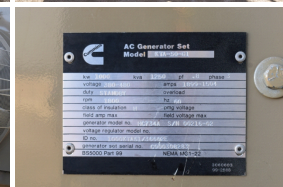

GENERATOR SOURCE

SALES · RENTALS · SERVICE

Cummins - 1000 kW - UNAVAILABLE

Generator Set Specs

Unit#: 089851
Capacity: 1000 kW
Manufacturer: Cummins
Enclosure Type: Weatherproof Enclosure
Voltage: 277/480 V
Amps: 1504 AMPS
Hertz: 60 Hz
Circuit Breaker Amps: 1600
Phase: Three-Phase
Location: Brighton, CO
of Leads: 6
Model #: HC734A
Serial #: C900308283
Generator Weight LBS: 36000
Generator Dimensions: 218 x 76 x 110

Engine Specs

Make: Cummins
Year: 1990
Hours: 266
Fuel Tank Capacity (Gallons): Approx. 1600
Fuel Tank Type: Double Wall Base
Model #: KTA-50-G1
Serial #: 33117118

Price: Call us at 800-853-2073 for a quote