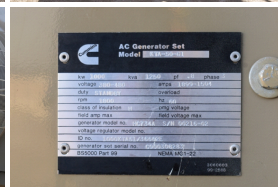

Generator Source thoroughly tests all of our products!

The pricing displayed on our website is subject to change based on deinstallation costs, installation requirements, rigging/disposal, and any other situational variables, but we do try to keep it as up to date as possible.

Copyright © Generator Source. All Rights Reserved. Caterpillar, Detroit, Cummins, Perkins, SDMO, and all other brand names are trademarks of their individual prospective companies.

sales@generatorsource.com - generatorsource.com
303-659-2073 - 1-800-853-2073

FORMERLY
Diesel
SERVICE & SUPPLY