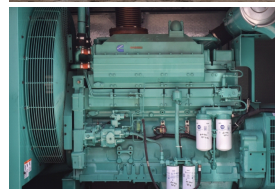

GENERATOR SOURCE

SALES · RENTALS · SERVICE

Cummins - 500 kW - UNAVAILABLE

Generator Set Specs

Unit#: 089852
Capacity: 500 kW
Manufacturer: Cummins
Enclosure Type: Sound Attenuated Enclosure
Voltage: 277/480 V
Amps: 751.8 AMPS
Hertz: 60 Hz
Circuit Breaker Amps: 600
Phase: Three-Phase
Location: Brighton, CO
of Leads: 12
Model #: DFED-4488749
Serial #: J000159974
Generator Weight LBS: 21000
Generator Dimensions: 251 x 84 x 145

Engine Specs

Make: C
Year: 2000
Hours: 469
Fuel Tank Capacity (Gallons): Approx. 855
Fuel Tank Type: Double Wall Base
Model #: KTA19-G4
Serial #: 37195170

Price: Call us at 800-853-2073 for a quote

Generator Source thoroughly tests all of our products!