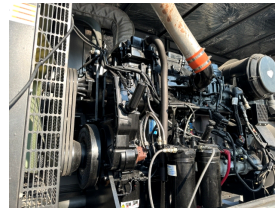

GENERATOR SOURCE

SALES · RENTALS · SERVICE

Generac - 400 kW - UNAVAILABLE

Generator Set Specs

Unit#: 089855
Capacity: 400 kW
Manufacturer: Generac
Enclosure Type: Weatherproof Enclosure
Voltage: 480 V
Hertz: 60 Hz
Circuit Breaker Amps: 600
Location: Jacksonville, FL
of Leads: 4
Model #:
SDO400KG22125D18HPSY3
Serial #: 10012661
Generator Dimensions: 271"L
x 84"W x 120"H

Engine Specs

Make: Perkins
Hours: 0
Fuel Tank Capacity (Gallons): 2174
Fuel Tank Type: Double Wall Base
Model #: 2206D-E13TAG3
Serial #: TGDF5332N02293A

Price: Call us at 800-853-2073 for a quote

Generator Source thoroughly tests all of our products!