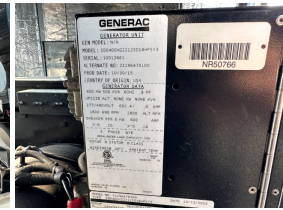

GENERATOR SOURCE

SALES · RENTALS · SERVICE

Generac - 400 kW - UNAVAILABLE

Generator Set Specs

Unit#: 089855
Capacity: 400 kW
Manufacturer: Generac
Enclosure Type: Weatherproof Enclosure
Voltage: 480 V
Hertz: 60 Hz
Circuit Breaker Amps: 600
Location: Jacksonville, FL
of Leads: 4
Model #:
SDO400KG22125D18HPSY3
Serial #: 10012661
Generator Dimensions: 271"L
x 84"W x 120"H

Engine Specs

Make: Perkins
Hours: 0
Fuel Tank Capacity (Gallons): 2174
Fuel Tank Type: Double Wall Base
Model #: 2206D-E13TAG3
Serial #: TGDF5332N02293A

Price: Call us at 800-853-2073 for a quote

Generator Source thoroughly tests all of our products!