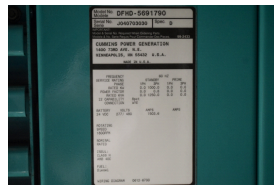

GENERATOR SOURCE

SALES · RENTALS · SERVICE

Cummins - 1000 kW - UNAVAILABLE

Generator Set Specs

Unit#: 089856
Capacity: 1000 kW
Manufacturer: Cummins
Enclosure Type: Sound Attenuated Enclosure
Voltage: 277/480 V
Amps: 1504 AMPS
Hertz: 60 Hz
Circuit Breaker Amps: 2500
Phase: Three-Phase
Location: Brighton, CO
of Leads: 6
Model #: DFHD-5691790
Serial #: J040703030
Generator Weight LBS: 26500
Generator Dimensions: 324 x 102 x 148

Engine Specs

Make: Cummins
Year: 2004
Hours: 126
Fuel Tank Capacity (Gallons): 2100
Fuel Tank Type: Double Wall Base
Model #: QST30-G5-NR1
Serial #: 37214206

Price: Call us at 800-853-2073 for a quote

Generator Source thoroughly tests all of our products!