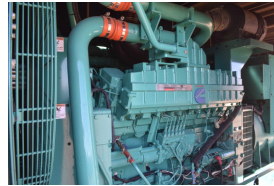

GENERATOR SOURCE

SALES · RENTALS · SERVICE

Cummins - 1000 kW - UNAVAILABLE

Generator Set Specs

Unit#: 089856
Capacity: 1000 kW
Manufacturer: Cummins
Enclosure Type: Sound Attenuated Enclosure
Voltage: 277/480 V
Amps: 1504 AMPS
Hertz: 60 Hz
Circuit Breaker Amps: 2500
Phase: Three-Phase
Location: Brighton, CO
of Leads: 6
Model #: DFHD-5691790
Serial #: J040703030
Generator Weight LBS: 26500
Generator Dimensions: 324 x 102 x 148

Engine Specs

Make: Cummins
Year: 2004
Hours: 126
Fuel Tank Capacity (Gallons): 2100
Fuel Tank Type: Double Wall Base
Model #: QST30-G5-NR1
Serial #: 37214206

Price: Call us at 800-853-2073 for a quote

Generator Source thoroughly tests all of our products!