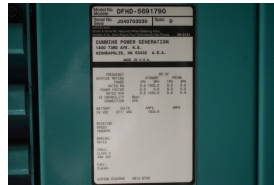

GENERATOR SOURCE

SALES · RENTALS · SERVICE

Cummins - 1000 kW - UNAVAILABLE

Generator Set Specs

Unit#: 089856
Capacity: 1000 kW
Manufacturer: Cummins
Enclosure Type: Sound Attenuated Enclosure
Voltage: 277/480 V
Amps: 1504 AMPS
Hertz: 60 Hz
Circuit Breaker Amps: 2500
Phase: Three-Phase
Location: Brighton, CO
of Leads: 6
Model #: DFHD-5691790
Serial #: J040703030
Generator Weight LBS: 26500
Generator Dimensions: 324 x 102 x 148

Engine Specs

Make: Cummins
Year: 2004
Hours: 126
Fuel Tank Capacity (Gallons): 2100
Fuel Tank Type: Double Wall Base
Model #: QST30-G5-NR1
Serial #: 37214206

Price: Call us at 800-853-2073 for a quote

Generator Source thoroughly tests all of our products!