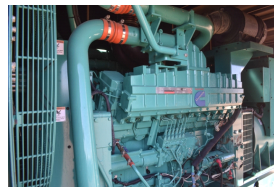

GENERATOR SOURCE

SALES · RENTALS · SERVICE

Cummins - 1000 kW - UNAVAILABLE

Generator Set Specs

Unit#: 089856
Capacity: 1000 kW
Manufacturer: Cummins
Enclosure Type: Sound Attenuated Enclosure
Voltage: 277/480 V
Amps: 1504 AMPS
Hertz: 60 Hz
Circuit Breaker Amps: 2500
Phase: Three-Phase
Location: Brighton, CO
of Leads: 6
Model #: DFHD-5691790
Serial #: J040703030
Generator Weight LBS: 26500
Generator Dimensions: 324 x 102 x 148

Engine Specs

Make: Cummins
Year: 2004
Hours: 126
Fuel Tank Capacity (Gallons): 2100
Fuel Tank Type: Double Wall Base
Model #: QST30-G5-NR1
Serial #: 37214206

Price: Call us at 800-853-2073 for a quote

Generator Source thoroughly tests all of our products!