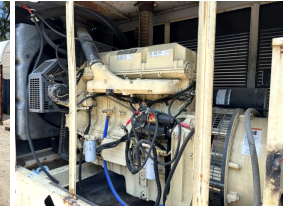

GENERATOR SOURCE

SALES · RENTALS · SERVICE

Kohler - 230 kW - JUST ARRIVED - SOLD

Generator Set Specs

Unit#: 089859

Capacity: 230 kW

Manufacturer: Kohler

Enclosure Type: Weatherproof Enclosure

Voltage: 277/480 V

Amps: 150 AMPS

Hertz: 60 Hz

Circuit Breaker Amps: 150

Phase: Three-Phase

Location: Jacksonville, FL

of Leads: 12

Serial #: 0675837

Generator Dimensions: 13'2"L
x 4'2"W x 9'H

Engine Specs

Make: Detroit Diesel

Year: 2000

Hours: 699.5

Fuel: Diesel

Fuel Tank Capacity (Gallons): unknown

Fuel Tank Type:

Double Wall Base

Model #: 6063TK35

Serial #:

06R0599024

Price: Call us at 800-853-2073 for a quote

Generator Source thoroughly tests all of our products!

The pricing displayed on our website is subject to change based on deinstallation costs, installation requirements, rigging/disposal, and any other situational variables, but we do try to keep it as up to date as possible.