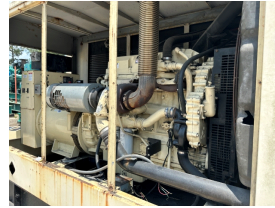

## Kohler - 350 kW - UNAVAILABLE

### Generator Set Specs

**Unit#:** 089860  
**Capacity:** 350 kW  
**Manufacturer:** Kohler  
**Enclosure Type:** Weatherproof Enclosure  
**Voltage:** 277/480 V  
**Amps:** 534 AMPS  
**Hertz:** 60 Hz  
**Circuit Breaker Amps:** 225  
**Phase:** Three-Phase  
**Location:** Jacksonville, FL  
**# of Leads:** 12  
**Model #:** 350REOZD  
**Serial #:** 0664595  
**Generator Weight LBS:** 14000  
**Generator Dimensions:** 137"L x 51"W x 131"H

### Engine Specs

**Make:** Detroit  
**Year:** 2000  
**Hours:** 1536  
**Fuel Tank Capacity (Gallons):** 204  
**Fuel Tank Type:** Double Wall Base  
**Model #:** Series 6a  
**Serial #:** 851929

**Price:** Call us at 800-853-2073 for a quote