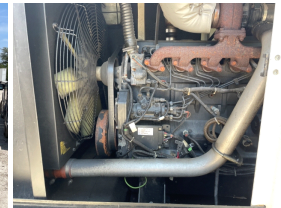

GENERATOR SOURCE

SALES · RENTALS · SERVICE

Atlas Copco - 120 kW - UNAVAILABLE

Generator Set Specs

Unit#: 089867
Capacity: 120 kW
Manufacturer: Atlas Copco
Enclosure Type: Enclosure Mounted on Trailer
Voltage: 208 V
Amps: 180 AMPS
Hertz: 60 Hz
Circuit Breaker Amps: 400
Phase: Three-Phase
Location: Jacksonville, FL
of Leads: 12
Serial #: USA017086
Generator Weight LBS: 7000
Generator Dimensions: 200"L x 84"W x 91"H

Engine Specs

Make: John Deere
Year: 2005
Hours: 716.9
Fuel Tank Capacity (Gallons): 48
Fuel Tank Type: Double Wall Base
Model #: 6068HF275
Serial #: PE6068H522771

Price: Call us at 800-853-2073 for a quote